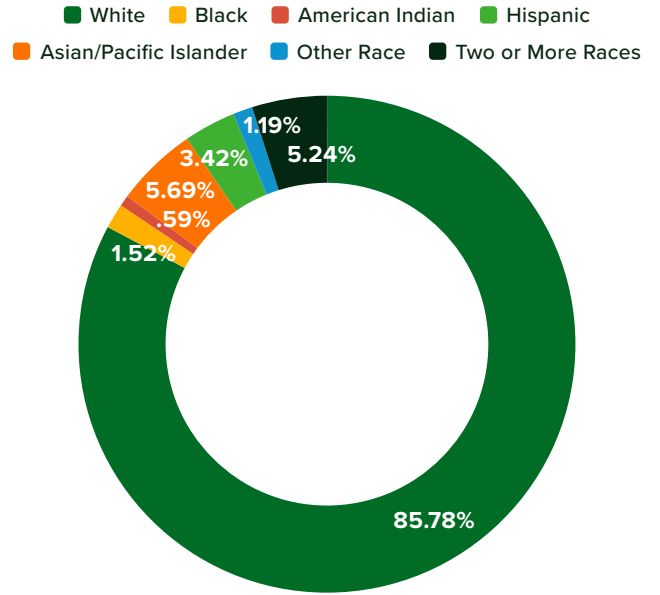

Population By Generation

Population By Age

■ Under Age 18 ■ Ages 18-64 ■ Age 65+

34.1

Median Age

30.7

Diversity Index

2,094

Population Density

66

Wealth Index

Population Growth

Population By Race

Age By Sex

Age	Males	Females
0-9	10.5%	9.5%
10-19	12.9%	12.6%
20-29	21.8%	21.3%
30-39	14.3%	12.7%
40-49	10.4%	9.5%
50-59	10.2%	9.9%
60-69	10.3%	11.3%
70-79	6.6%	7.6%
80+	3.3%	5.3%

Population By Enrollment

■ Preschool ■ Grade School ■ Undergraduate
■ Graduate ■ Not Enrolled

Population By Language