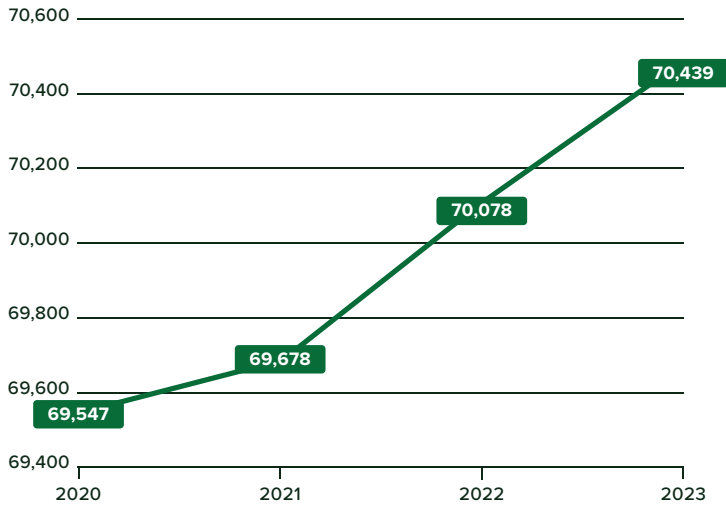

70,439

Total Population

0.44%

Population Growth Rate

29,488

Households

2.24

Average Household Size

Population By Generation

Population By Age

■ Under Age 18 ■ Ages 18-64 ■ Age 65+

34.1

Median Age

30.7

Diversity Index

2,094

Population Density

66

Wealth Index

Population Growth

Population By Race

Age By Sex

Age	Males	Females
0-9	10.5%	9.5%
10-19	12.9%	12.6%
20-29	21.8%	21.3%
30-39	14.3%	12.7%
40-49	10.4%	9.5%
50-59	10.2%	9.9%
60-69	10.3%	11.3%
70-79	6.6%	7.6%
80+	3.3%	5.3%