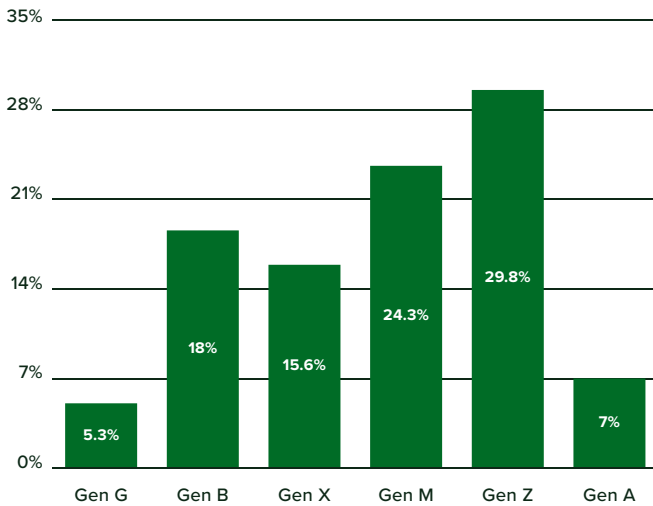

Eau Claire, Wisconsin Population Information

Eau Claire, Wisconsin is home to a diverse and thriving population, drawn from various backgrounds and walks of life. With a rich tapestry of cultures and a strong sense of community, its residents contribute to the city's vibrant social fabric, welcoming atmosphere, and collaborative spirit amidst its scenic landscapes and dynamic urban offerings.

70,439

Total Population

0.44%

Population Growth Rate

29,488

Households

2.24

Average Household Size

Population By Generation

Population By Age

■ Under Age 18 ■ Ages 18-64 ■ Age 65+

34.1

Median Age

30.7

Diversity Index

2,094

Population Density

66

Wealth Index

Population Growth

Population By Race

Age By Sex

Age	Males	Females
0-9	10.5%	9.5%
10-19	12.9%	12.6%
20-29	21.8%	21.3%
30-39	14.3%	12.7%
40-49	10.4%	9.5%
50-59	10.2%	9.9%
60-69	10.3%	11.3%
70-79	6.6%	7.6%
80+	3.3%	5.3%