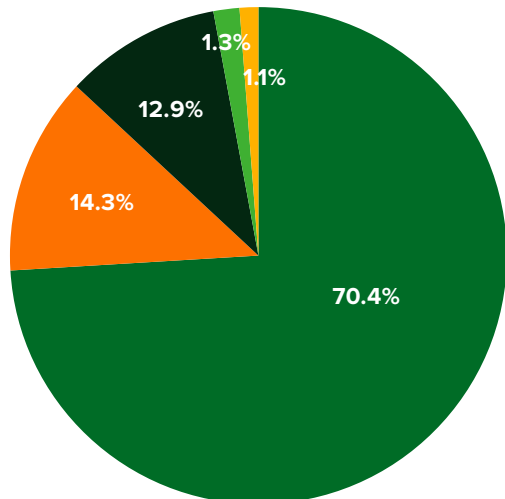

Population By Generation

Population By Age

■ Under Age 18 ■ Ages 18-64 ■ Age 65+

34.1

Median Age

30.7

Diversity Index

2,094

Population Density

66

Wealth Index

Population Growth

Population By Race

Age By Sex

Age	Males	Females
0-9	10.5%	9.5%
10-19	12.9%	12.6%
20-29	21.8%	21.3%
30-39	14.3%	12.7%
40-49	10.4%	9.5%
50-59	10.2%	9.9%
60-69	10.3%	11.3%
70-79	6.6%	7.6%
80+	3.3%	5.3%

Population By Enrollment

■ Preschool ■ Grade School ■ Undergraduate
■ Graduate ■ Not Enrolled

Population By Language