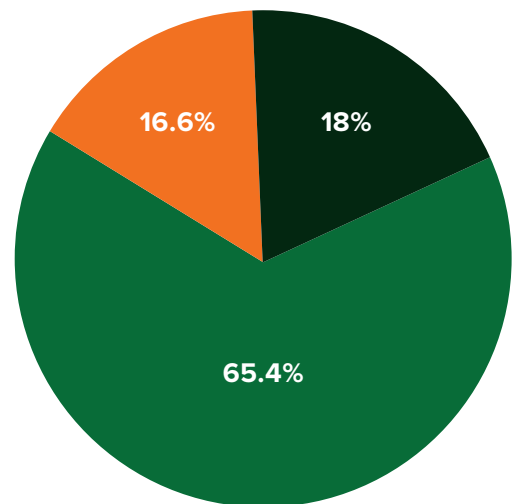

Eau Claire, Wisconsin Population Information

Eau Claire, Wisconsin is home to a diverse and thriving population, drawn from various backgrounds and walks of life. With a rich tapestry of cultures and a strong sense of community, its residents contribute to the city's vibrant social fabric, welcoming atmosphere, and collaborative spirit amidst its scenic landscapes and dynamic urban offerings.

70,439

Total Population

0.44%

Population Growth Rate

29,488

Households

2.24

Average Household Size

Population By Generation

Population By Age

■ Under Age 18 ■ Ages 18-64 ■ Age 65+

34.1

Median Age

30.7

Diversity Index

2,094

Population Density

66

Wealth Index

Population Growth

Population By Race

Age By Sex

Age	Males	Females
0-9	10.5%	9.5%
10-19	12.9%	12.6%
20-29	21.8%	21.3%
30-39	14.3%	12.7%
40-49	10.4%	9.5%
50-59	10.2%	9.9%
60-69	10.3%	11.3%
70-79	6.6%	7.6%
80+	3.3%	5.3%