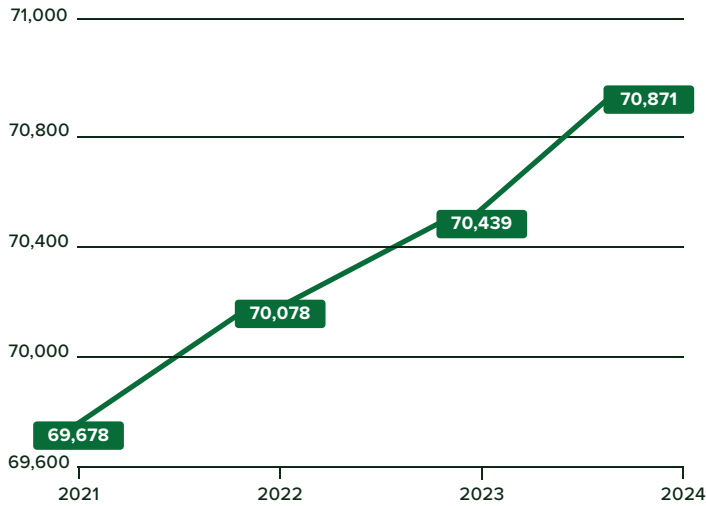

70,871

Total Population

0.45%

Population Growth Rate

29,869

Households

2.23

Average Household Size

Population By Generation

Population By Age

■ Under Age 18 ■ Ages 18-64 ■ Age 65+

33.8

Median Age

30.8

Diversity Index

2,025

Population Density

69

Wealth Index

Population Growth

Population By Race

Age By Sex

Age	Males	Females
0-9	10.9%	10%
10-19	13.1%	14.4%
20-29	20.4%	19.8%
30-39	15.2%	13.2%
40-49	11.5%	10.1%
50-59	9.6%	8.9%
60-69	9.5%	10.3%
70-79	6.9%	8.3%
80+	2.9%	5%