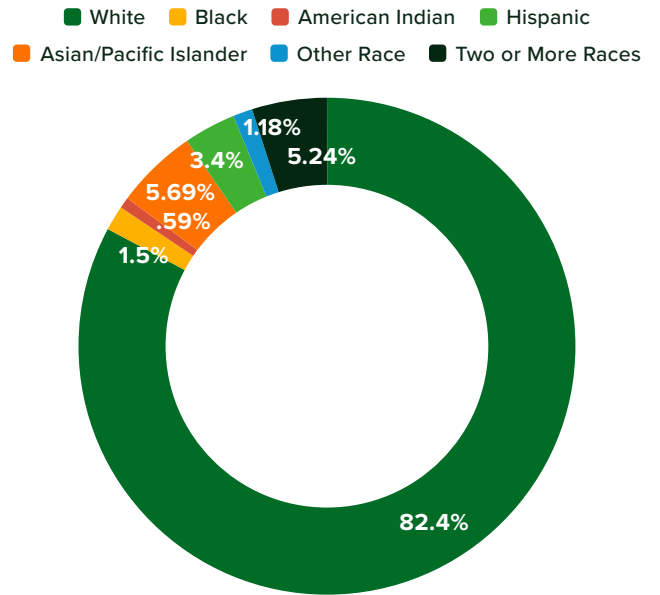

Population By Generation

Population By Age

■ Under Age 18 ■ Ages 18-64 ■ Age 65+

33.8

Median Age

30.8

Diversity Index

2,025

Population Density

69

Wealth Index

Population Growth

Population By Race

Age By Sex

Age	Males	Females
0-9	10.9%	10%
10-19	13.1%	14.4%
20-29	20.4%	19.8%
30-39	15.2%	13.2%
40-49	11.5%	10.1%
50-59	9.6%	8.9%
60-69	9.5%	10.3%
70-79	6.9%	8.3%
80+	2.9%	5%

Population By Enrollment

Population By Language