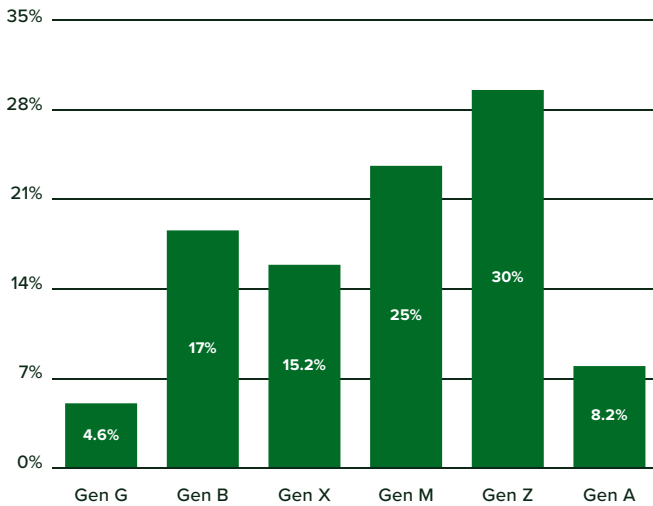

Eau Claire, Wisconsin Population Information

Eau Claire, Wisconsin is home to a diverse and thriving population, drawn from various backgrounds and walks of life. With a rich tapestry of cultures and a strong sense of community, its residents contribute to the city's vibrant social fabric, welcoming atmosphere, and collaborative spirit amidst its scenic landscapes and dynamic urban offerings.

70,871

Total Population

0.45%

Population Growth Rate

29,869

Households

2.23

Average Household Size

Population By Generation

Population By Age

■ Under Age 18 ■ Ages 18-64 ■ Age 65+

33.8

Median Age

30.8

Diversity Index

2,025

Population Density

69

Wealth Index

Population Growth

Population By Race

Age By Sex

Age	Males	Females
0-9	10.9%	10%
10-19	13.1%	14.4%
20-29	20.4%	19.8%
30-39	15.2%	13.2%
40-49	11.5%	10.1%
50-59	9.6%	8.9%
60-69	9.5%	10.3%
70-79	6.9%	8.3%
80+	2.9%	5%