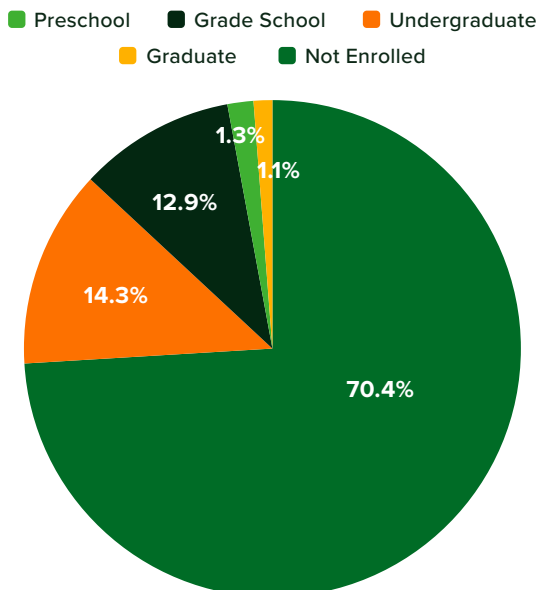

Population By Generation

Population By Age

■ Under Age 18 ■ Ages 18-64 ■ Age 65+

33.8

Median Age

30.8

Diversity Index

2,025

Population Density

69

Wealth Index

Population Growth

Population By Race

Age By Sex

Age	Males	Females
0-9	10.9%	10%
10-19	13.1%	14.4%
20-29	20.4%	19.8%
30-39	15.2%	13.2%
40-49	11.5%	10.1%
50-59	9.6%	8.9%
60-69	9.5%	10.3%
70-79	6.9%	8.3%
80+	2.9%	5%

Population By Enrollment

Population By Language