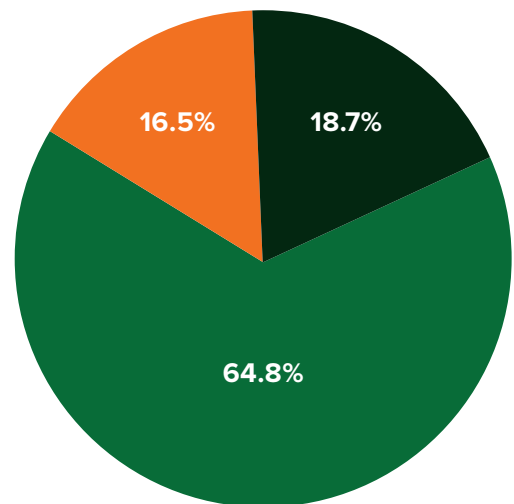

Eau Claire, Wisconsin Population Information

Eau Claire, Wisconsin is home to a diverse and thriving population, drawn from various backgrounds and walks of life. With a rich tapestry of cultures and a strong sense of community, its residents contribute to the city's vibrant social fabric, welcoming atmosphere, and collaborative spirit amidst its scenic landscapes and dynamic urban offerings.

70,871

Total Population

0.45%

Population Growth Rate

29,869

Households

2.23

Average Household Size

Population By Generation

Population By Age

■ Under Age 18 ■ Ages 18-64 ■ Age 65+

33.8

Median Age

30.8

Diversity Index

2,025

Population Density

69

Wealth Index

Population Growth

Population By Race

Age By Sex

Age	Males	Females
0-9	10.9%	10%
10-19	13.1%	14.4%
20-29	20.4%	19.8%
30-39	15.2%	13.2%
40-49	11.5%	10.1%
50-59	9.6%	8.9%
60-69	9.5%	10.3%
70-79	6.9%	8.3%
80+	2.9%	5%